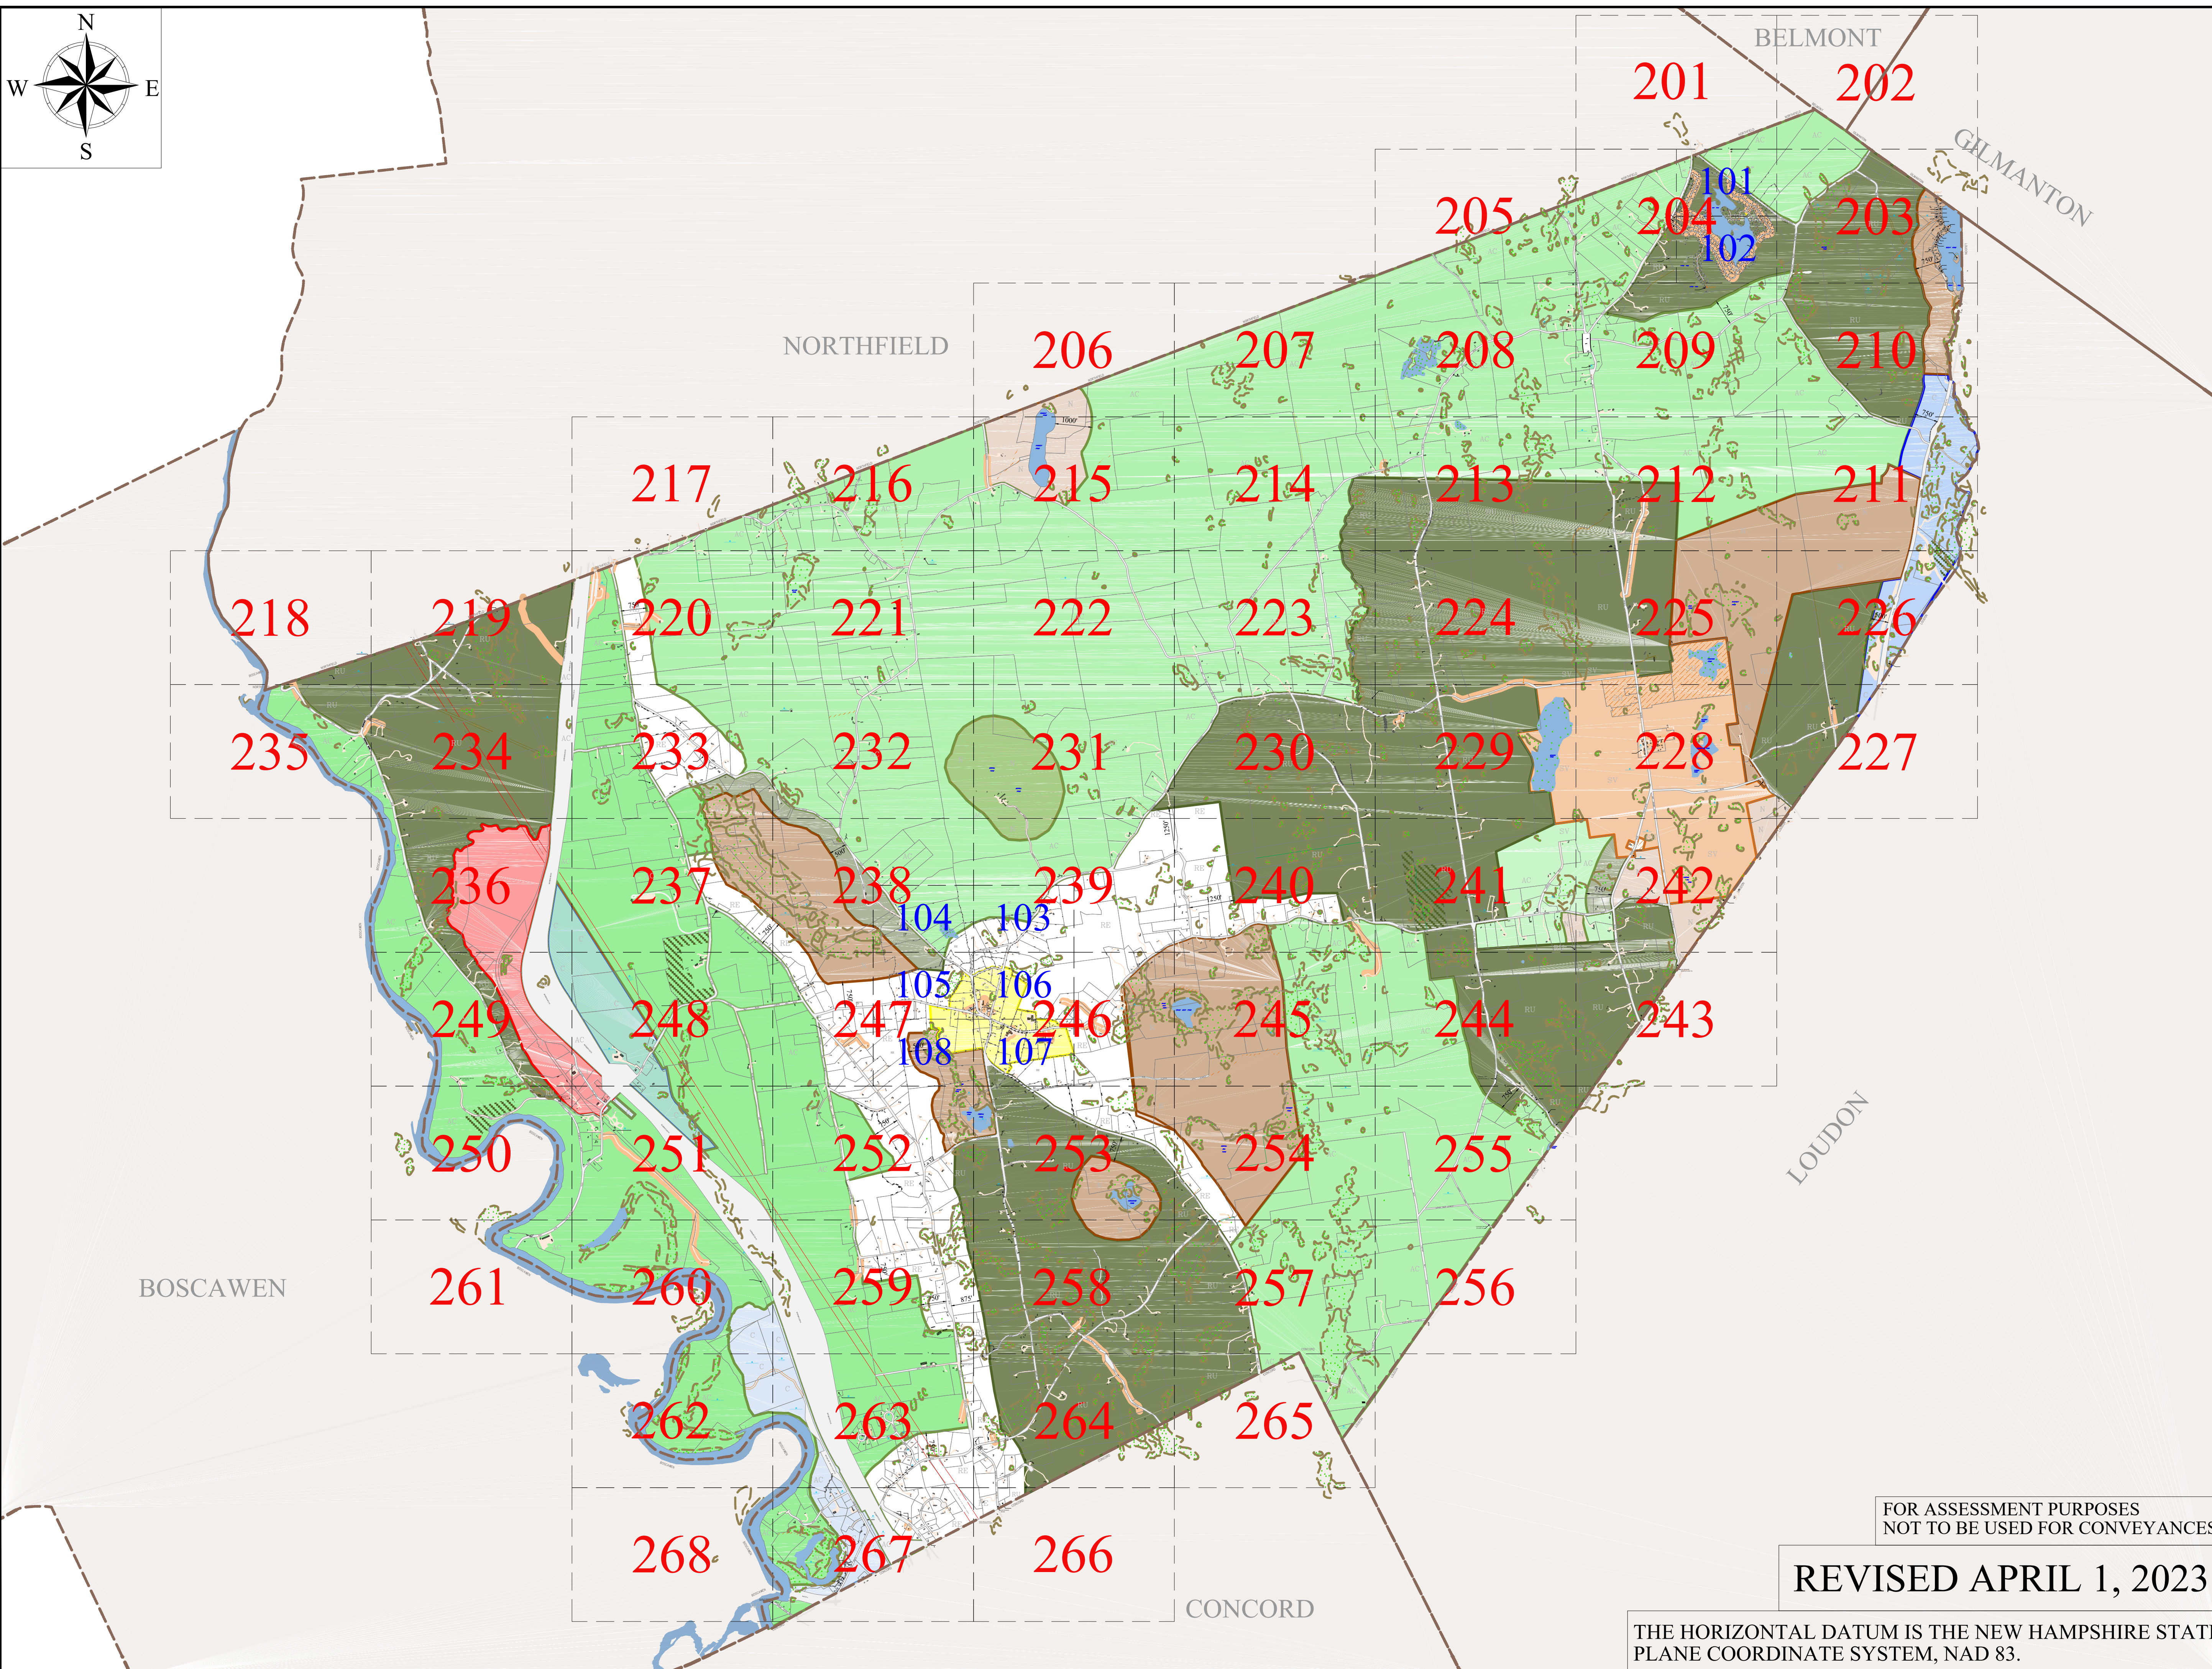

# Town of CANTERBURY

Merrimack County  
New Hampshire

## LEGEND

Lot-Sub	12-1
Acreage	200 AcS
S-Survey C-Calculated	150.00'
Dimensions (Feet)	
Private & ROW Access	
River	
Wetland	
Lake or Pond	
Transmission Line	
Conservation Easement	
Exempt Property	
Town Owned Land	
Open Space	
Structure	
<b>ZONING</b>	
Residential	
Rural	
Agricultural-Conservation	
Commercial	
Industrial	
Natural Resource	
Center Historic District	
Shaker Historic Overlay District	
Shaker Village Museum Preservation District	

FOR ASSESSMENT PURPOSES  
NOT TO BE USED FOR CONVEYANCES

REVISED APRIL 1, 2023

THE HORIZONTAL DATUM IS THE NEW HAMPSHIRE STATE  
PLANE COORDINATE SYSTEM, NAD 83.